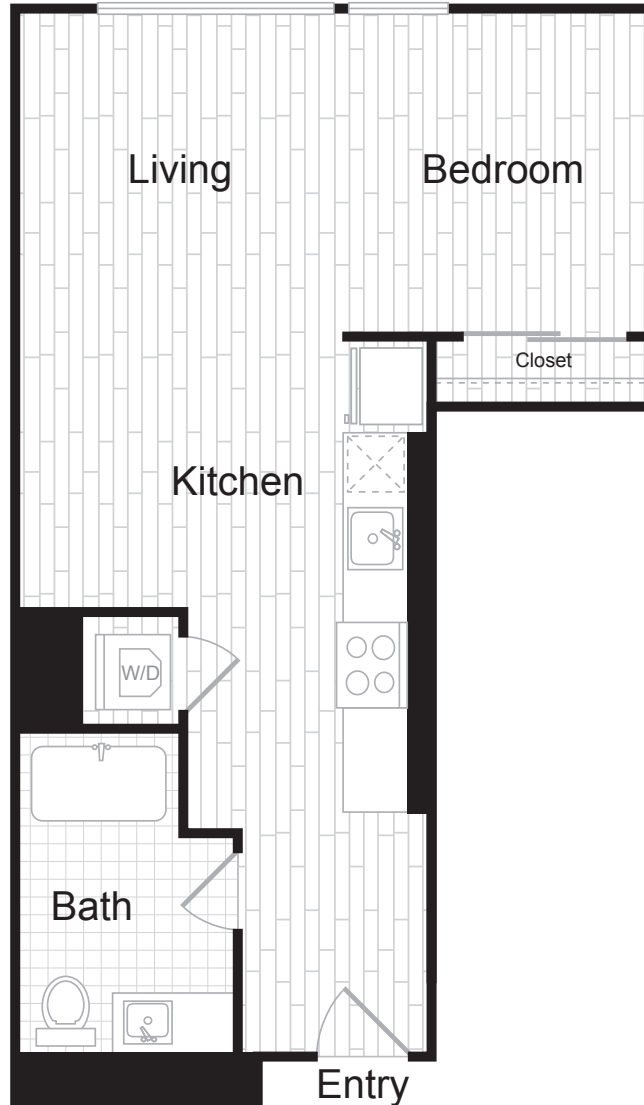

A1-A1A

1 BED / 1 BATH

615-678

SQ. FT.

695 S Santa Fe Ave. | Los Angeles, CA 90021

213-894-9138 | www.amploftsla.com

Floorplans are artist's rendering. All dimensions are approximate. Actual product and specifications may vary in dimension or detail. Not all features are available in every apartment. Prices and availability are subject to change. Please see a representative for details.