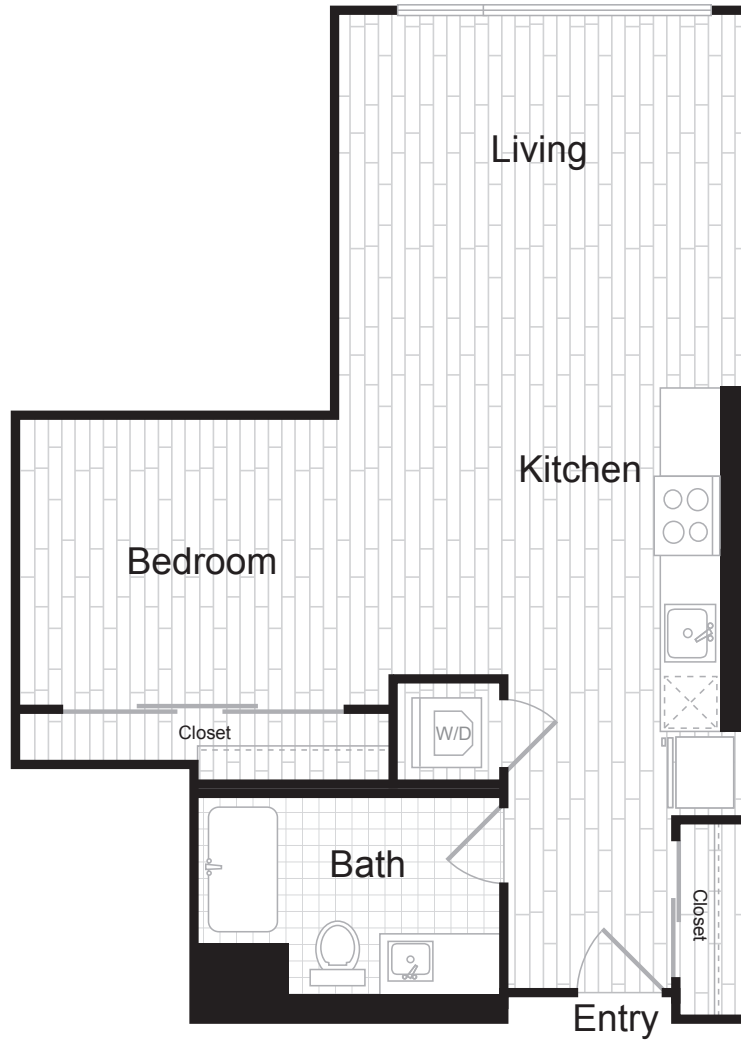

A2

1 BED / 1 BATH

720

SQ. FT.

695 S Santa Fe Ave. | Los Angeles, CA 90021

213-894-9138 | www.amploftsla.com

Floorplans are artist's rendering. All dimensions are approximate. Actual product and specifications may vary in dimension or detail. Not all features are available in every apartment. Prices and availability are subject to change. Please see a representative for details.