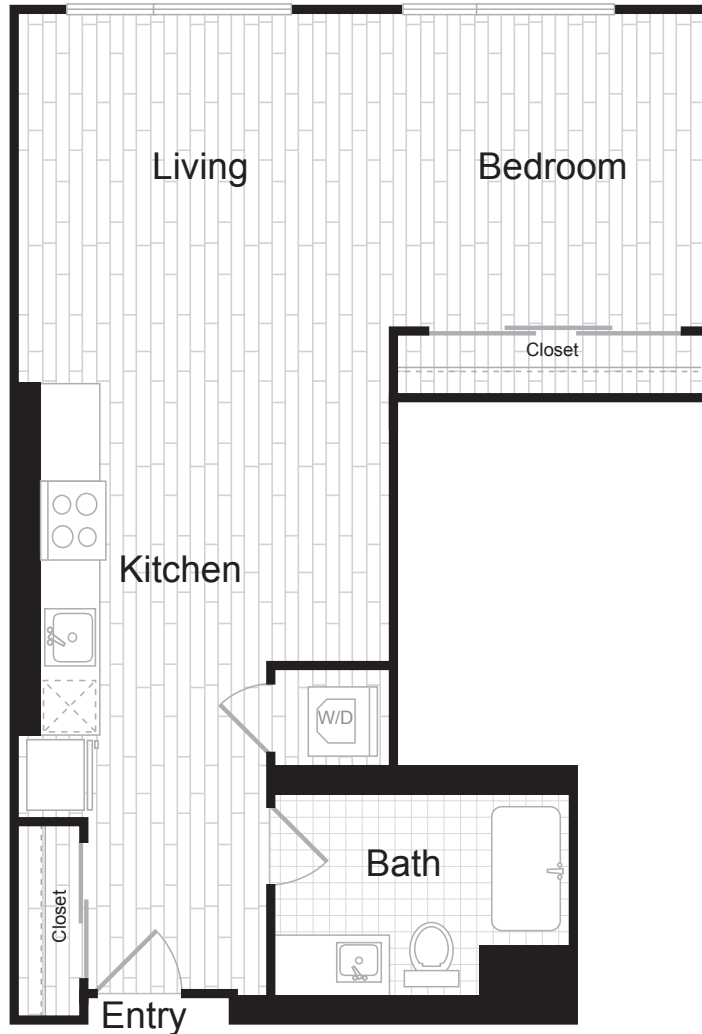

# A3

1 BED / 1 BATH

# 731

SQ. FT.

695 S Santa Fe Ave. | Los Angeles, CA 90021

213-894-9138 | [www.amploftsla.com](http://www.amploftsla.com)

Floorplans are artist's rendering. All dimensions are approximate. Actual product and specifications may vary in dimension or detail. Not all features are available in every apartment. Prices and availability are subject to change. Please see a representative for details.