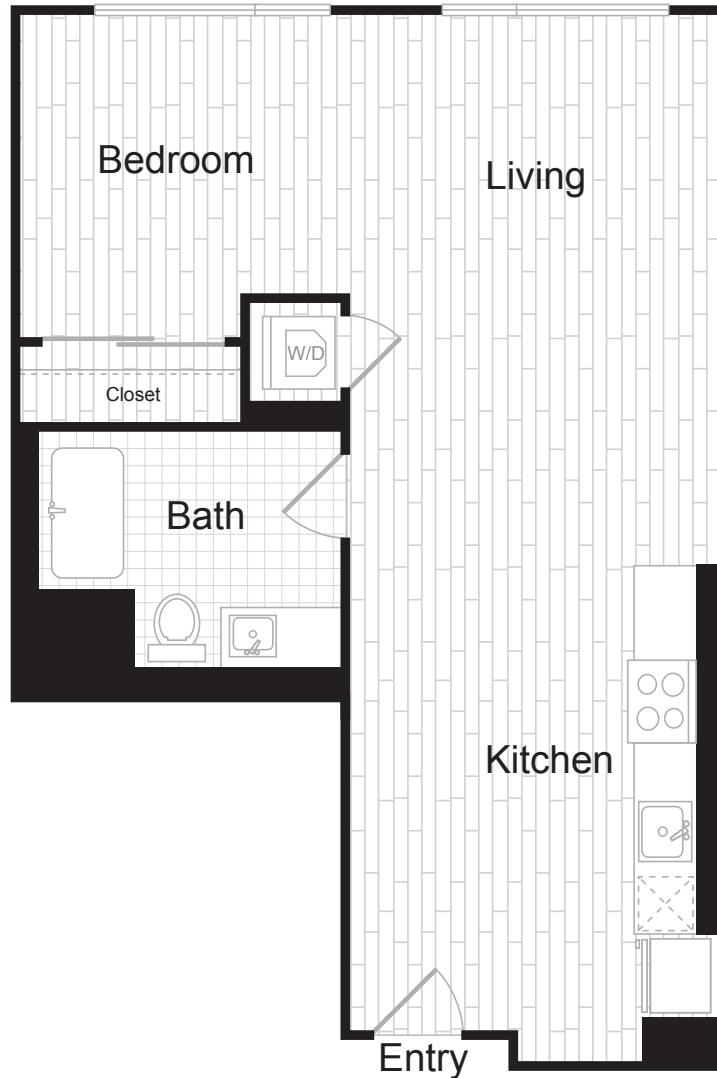

# A4.1

1 BED / 1 BATH

# 749

SQ. FT.

695 S Santa Fe Ave. | Los Angeles, CA 90021

213-894-9138 | [www.amploftsla.com](http://www.amploftsla.com)

Floorplans are artist's rendering. All dimensions are approximate. Actual product and specifications may vary in dimension or detail. Not all features are available in every apartment. Prices and availability are subject to change. Please see a representative for details.