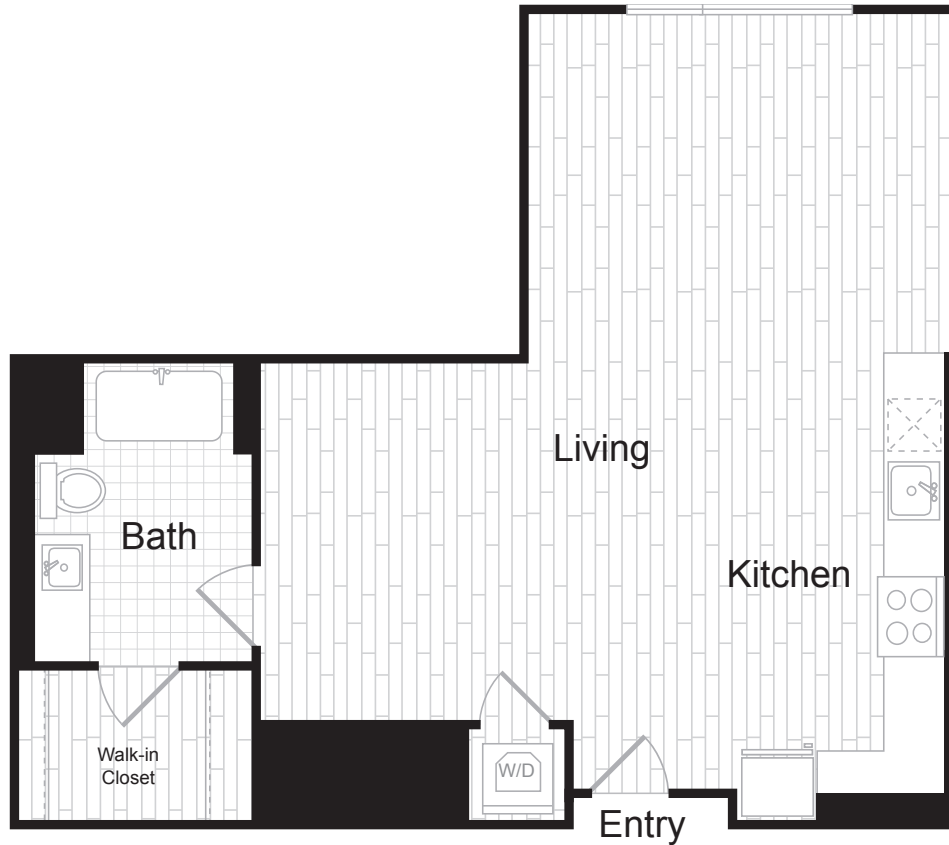

A5

1 BED / 1 BATH

708-724

SQ. FT.

695 S Santa Fe Ave. | Los Angeles, CA 90021

213-894-9138 | www.amploftsla.com

Floorplans are artist's rendering. All dimensions are approximate. Actual product and specifications may vary in dimension or detail. Not all features are available in every apartment. Prices and availability are subject to change. Please see a representative for details.