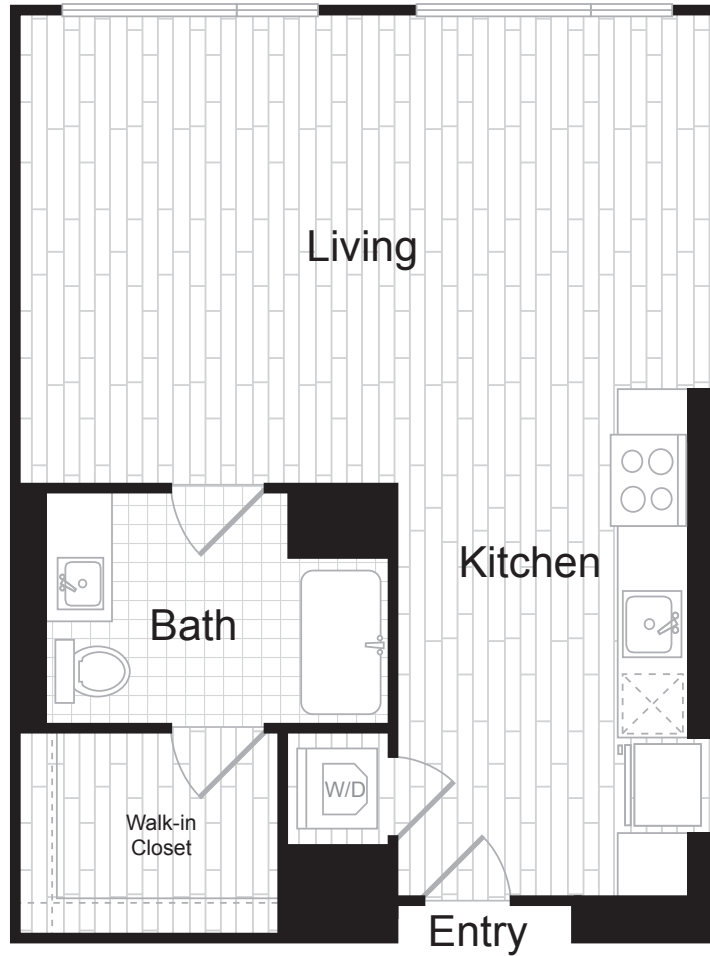

A7

1 BED / 1 BATH

622-636

SQ. FT.

695 S Santa Fe Ave. | Los Angeles, CA 90021

213-894-9138 | www.amploftsla.com

Floorplans are artist's rendering. All dimensions are approximate. Actual product and specifications may vary in dimension or detail. Not all features are available in every apartment. Prices and availability are subject to change. Please see a representative for details.