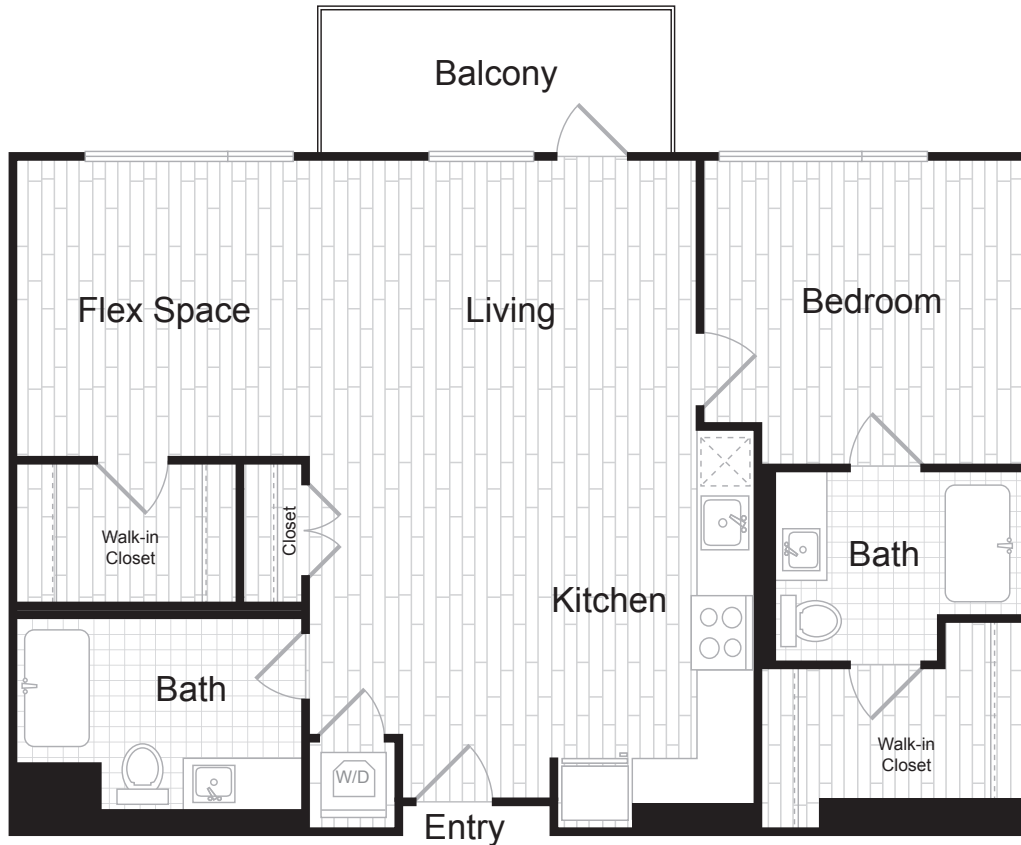

B3

1 BED / 2 BATH

1011-1020

SQ. FT.

695 S Santa Fe Ave. | Los Angeles, CA 90021

213-894-9138 | www.amploftsla.com

Floorplans are artist's rendering. All dimensions are approximate. Actual product and specifications may vary in dimension or detail. Not all features are available in every apartment. Prices and availability are subject to change. Please see a representative for details.