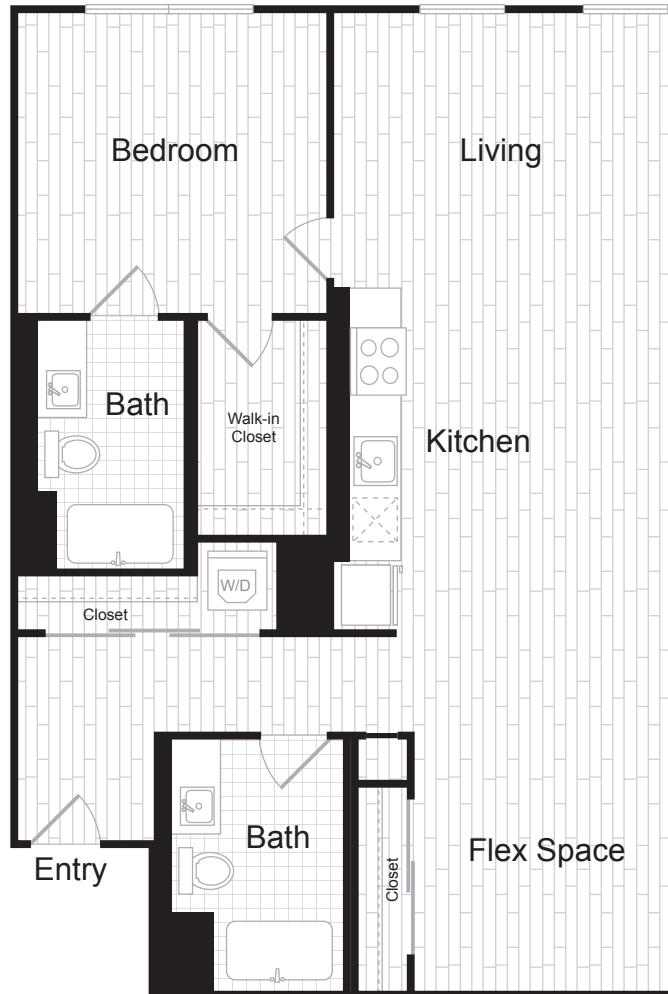

# B4

1 BED / 2 BATH

# 1130-1146

SQ. FT.

695 S Santa Fe Ave. | Los Angeles, CA 90021

213-894-9138 | [www.amploftsla.com](http://www.amploftsla.com)

Floorplans are artist's rendering. All dimensions are approximate. Actual product and specifications may vary in dimension or detail. Not all features are available in every apartment. Prices and availability are subject to change. Please see a representative for details.