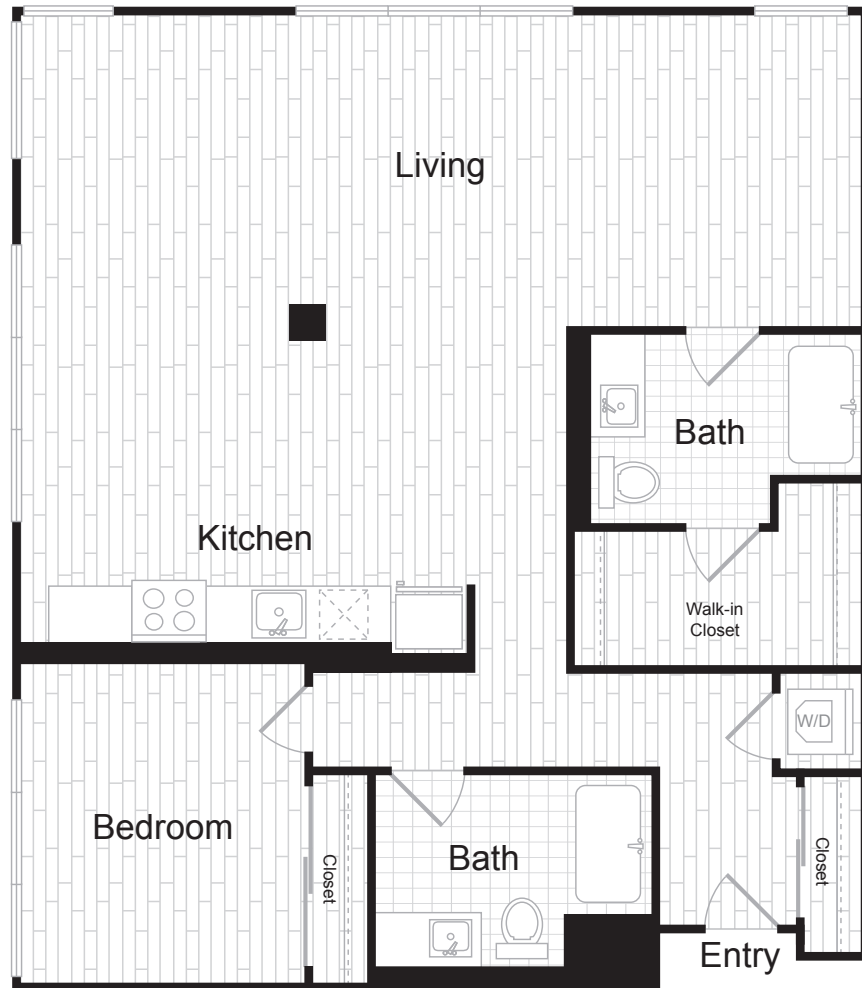

B5-B5A

1 BED / 2 BATH

1206-1232

SQ. FT.

695 S Santa Fe Ave. | Los Angeles, CA 90021

213-894-9138 | www.amploftsla.com

Floorplans are artist's rendering. All dimensions are approximate. Actual product and specifications may vary in dimension or detail. Not all features are available in every apartment. Prices and availability are subject to change. Please see a representative for details.