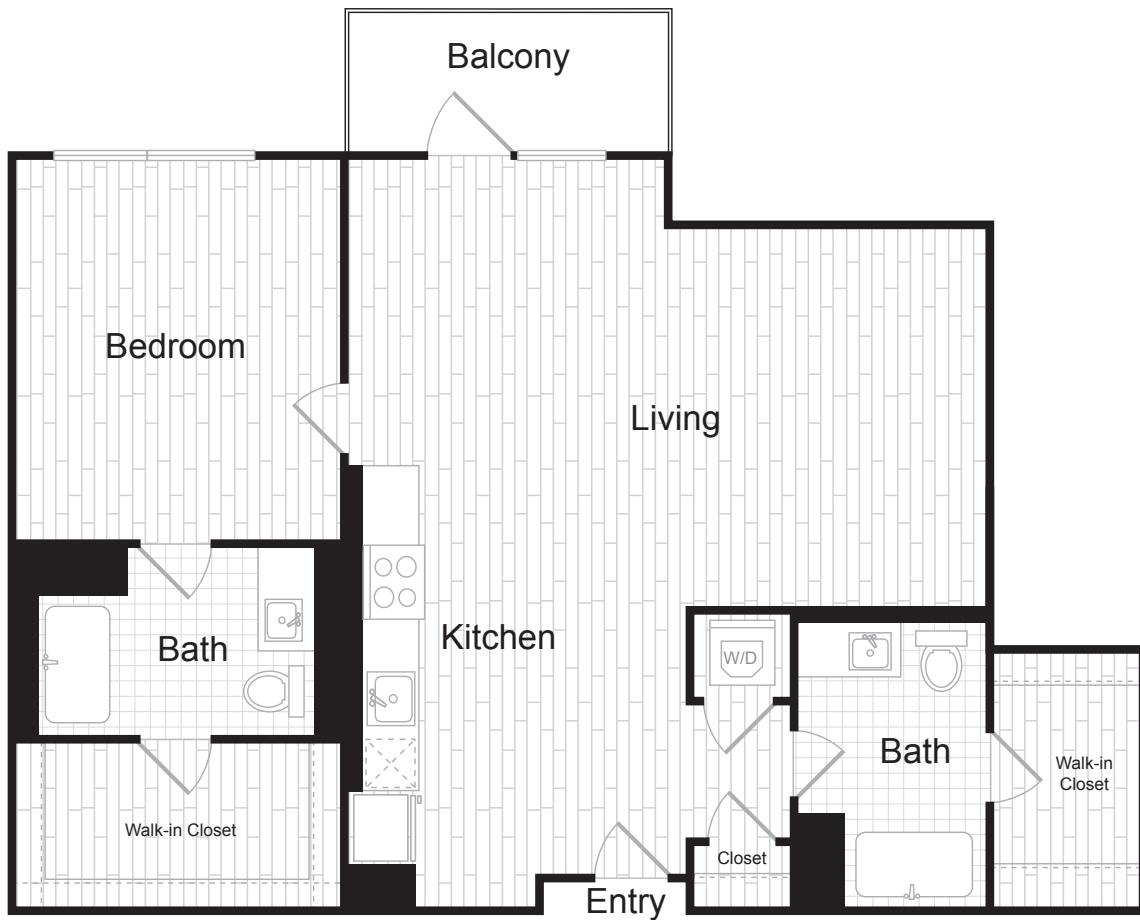

B6

1 BED / 2 BATH

1158

SQ. FT.

695 S Santa Fe Ave. | Los Angeles, CA 90021

213-894-9138 | www.amploftsla.com

Floorplans are artist's rendering. All dimensions are approximate. Actual product and specifications may vary in dimension or detail. Not all features are available in every apartment. Prices and availability are subject to change. Please see a representative for details.