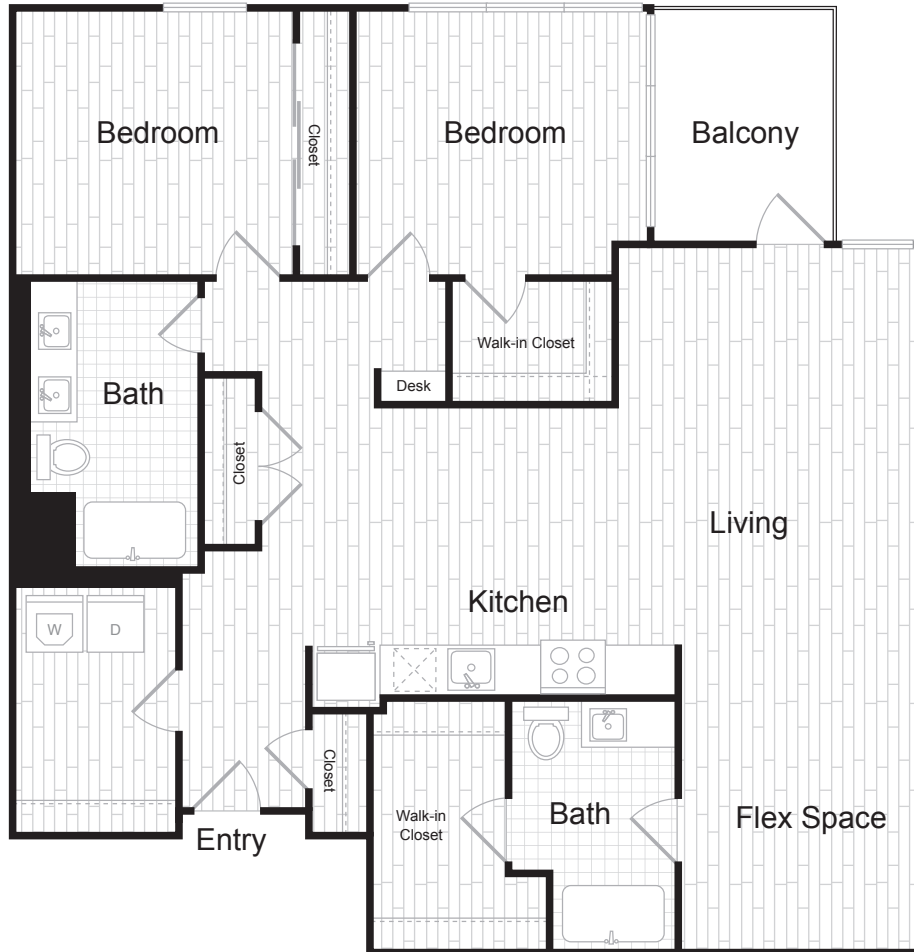

# C1

2 BED / 2 BATH

# 1468

SQ. FT.

695 S Santa Fe Ave. | Los Angeles, CA 90021

213-894-9138 | [www.amploftsla.com](http://www.amploftsla.com)

Floorplans are artist's rendering. All dimensions are approximate. Actual product and specifications may vary in dimension or detail. Not all features are available in every apartment. Prices and availability are subject to change. Please see a representative for details.