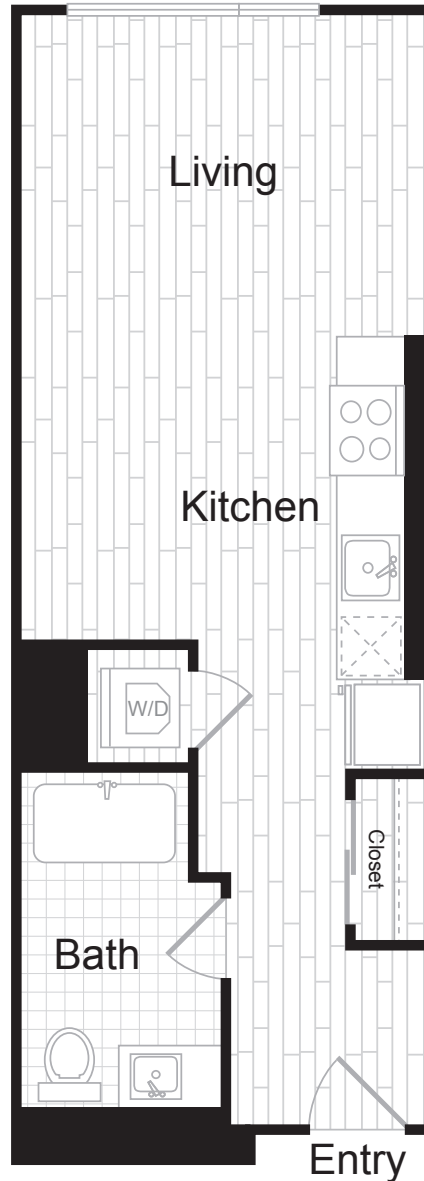

S1-S1A-S1.1

STUDIO / 1 BATH

476-592

SQ. FT.

695 S Santa Fe Ave. | Los Angeles, CA 90021

213-894-9138 | www.amploftsla.com

Floorplans are artist's rendering. All dimensions are approximate. Actual product and specifications may vary in dimension or detail. Not all features are available in every apartment. Prices and availability are subject to change. Please see a representative for details.