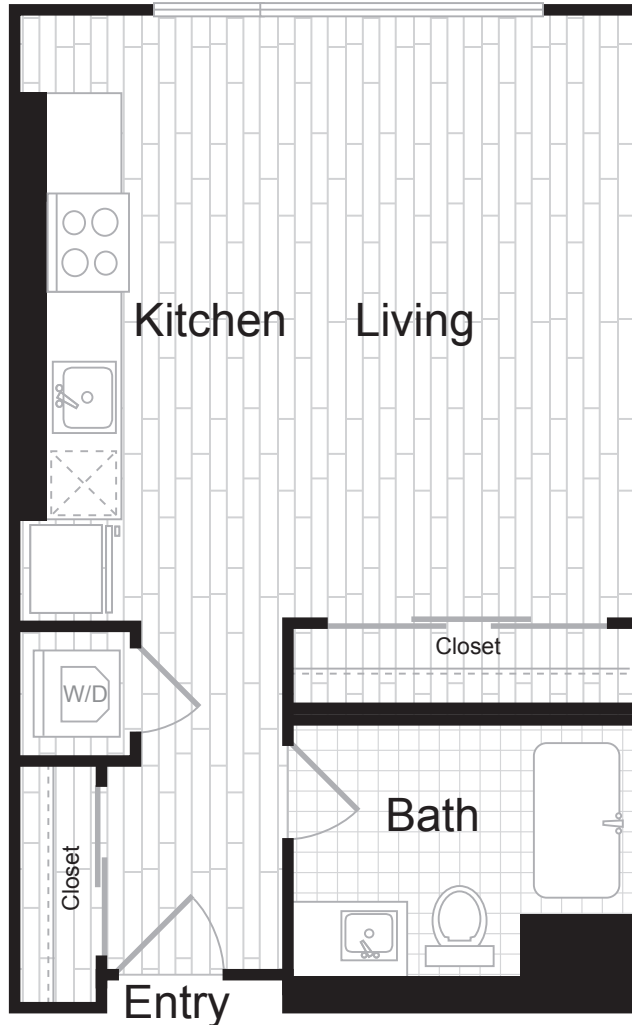

S2

STUDIO / 1 BATH

530

SQ. FT.

695 S Santa Fe Ave. | Los Angeles, CA 90021

213-894-9138 | www.amploftsla.com

Floorplans are artist's rendering. All dimensions are approximate. Actual product and specifications may vary in dimension or detail. Not all features are available in every apartment. Prices and availability are subject to change. Please see a representative for details.