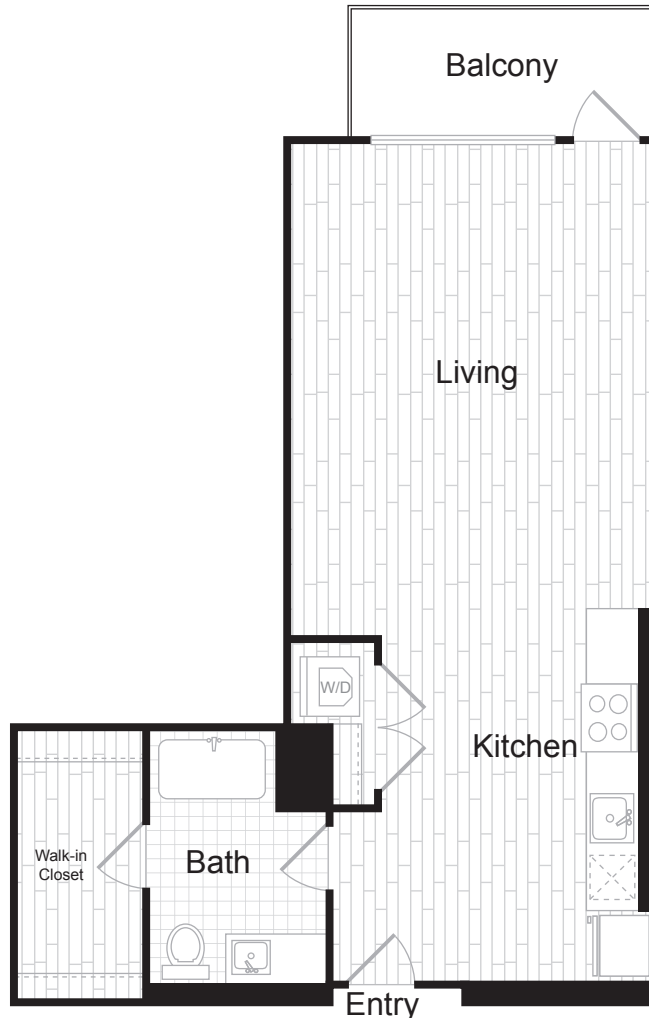

S3

STUDIO / 1 BATH

708

SQ. FT.

695 S Santa Fe Ave. | Los Angeles, CA 90021

213-894-9138 | www.amploftsla.com

Floorplans are artist's rendering. All dimensions are approximate. Actual product and specifications may vary in dimension or detail. Not all features are available in every apartment. Prices and availability are subject to change. Please see a representative for details.