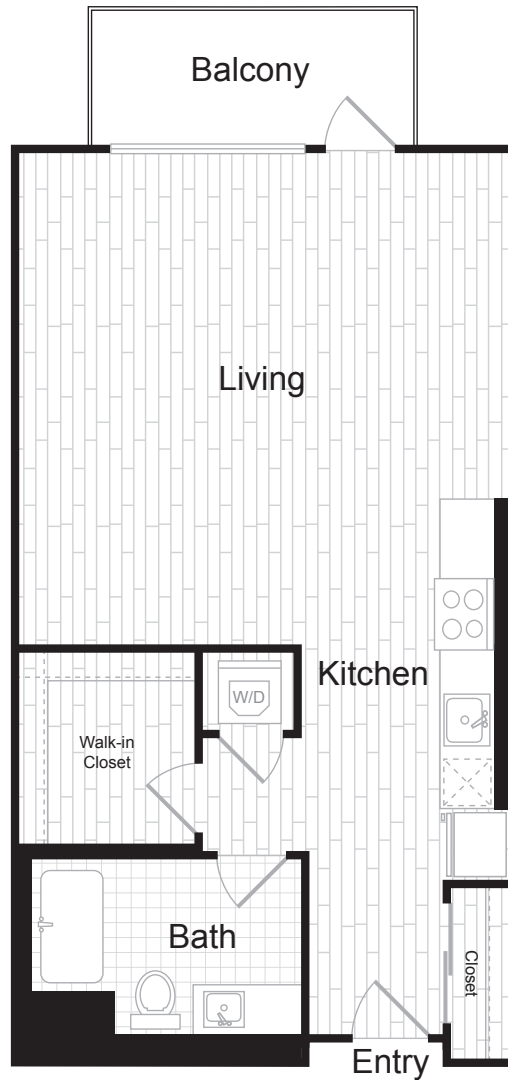

# S4-S4.1

STUDIO / 1 BATH

# 720-855

SQ. FT.

	695 S Santa Fe Ave.   Los Angeles, CA 90021
	213-894-9138   <a href="http://www.amploftsla.com">www.amploftsla.com</a>

Floorplans are artist's rendering. All dimensions are approximate. Actual product and specifications may vary in dimension or detail. Not all features are available in every apartment. Prices and availability are subject to change. Please see a representative for details.