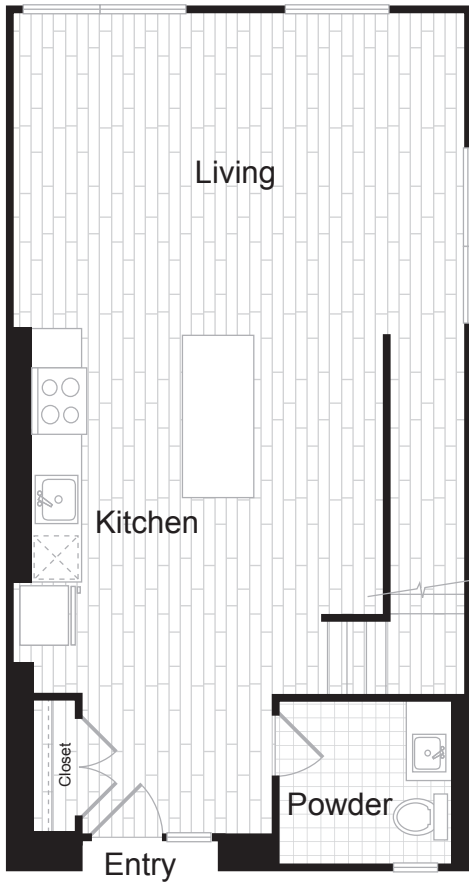

TH

2 BED / 2.5 BATH

1449

SQ. FT.

695 S Santa Fe Ave. | Los Angeles, CA 90021

213-894-9138 | www.amploftsla.com

Floorplans are artist's rendering. All dimensions are approximate. Actual product and specifications may vary in dimension or detail. Not all features are available in every apartment. Prices and availability are subject to change. Please see a representative for details.