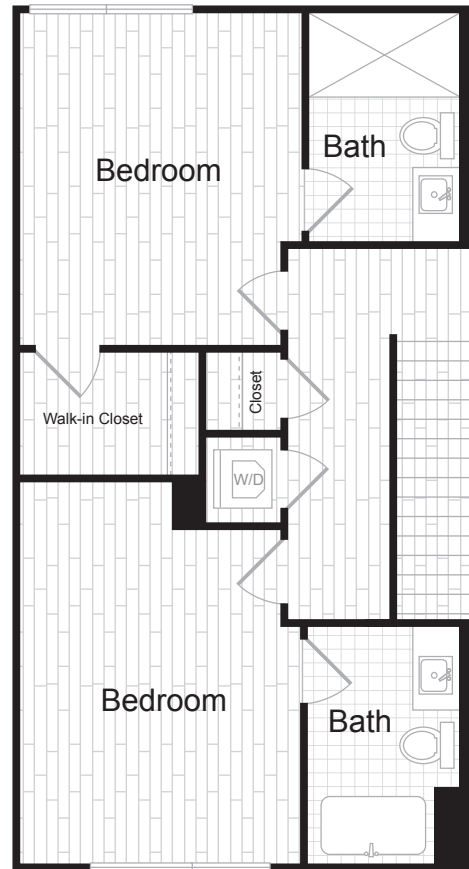

TH

2 BED / 2.5 BATH

1449

SQ. FT.

695 S Santa Fe Ave. | Los Angeles, CA 90021

213-894-9138 | www.amploftsla.com

Floorplans are artist's rendering. All dimensions are approximate. Actual product and specifications may vary in dimension or detail. Not all features are available in every apartment. Prices and availability are subject to change. Please see a representative for details.